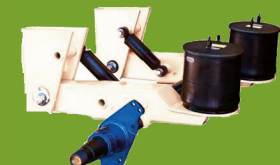

Suspension

YTE 75 Suspension

YTE 90 Suspension

DN Bogies

Argonaut

Tec Air Suspension

Duratrac Air Suspension

Trailer Accessories

YTE Steel Wheel Rims

YTE Brake Chamber & Slack Adjuster

Twist Lock

5th Wheel Coupler

YTE Landing Legs

HEAD OFFICE
Singapore
YORK TRANSPORT EQUIPMENT (ASIA) PTE LTD
CORPORATE & MARKETING
122 Pioneer Road, Singapore 639583
Tel : (65) 6897 8525
Fax : (65) 6897 8231
e-mail : enquiry@yorktpt.com.sg
OPERATION
5 Tuas Avenue 6, Singapore 639295
Tel : (65) 6861 0577
Fax : (65) 6897 4045