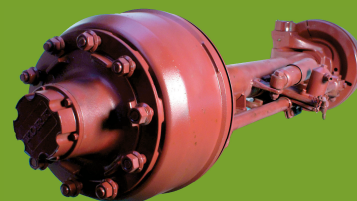

YORK's Product Range

Axles

Square Axles

Round Axles

Heavy Duty Axles

Disc Brake Axles

Self Steering Axles

Ro8 Axles

Suspension

YTE 75 Suspension

YTE 90 Suspension

DN Bogies

Argonaut

Tec Air Suspension

Duratrac Air Suspension

Trailer Accessories

Dump Trailer

B Double Side Dump Trailer, Australia
Tecair I Suspension and TN Bearing Series Axle

Dump Draw-Bar Trailer, Indonesia
YTE75/90 Suspension and 2800 Series Axle

Dump Draw-Bar Trailer, Middle East
YTE75 Suspension and 6000 Series Axle